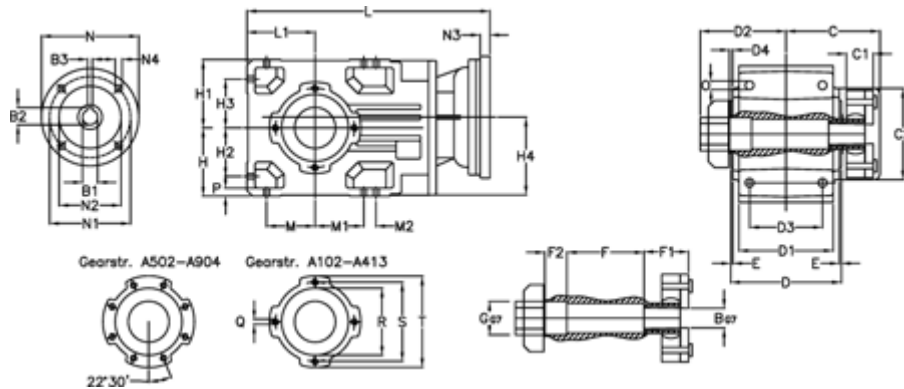

Article number: 29600101646225
 Description: Bevel helical gearbox
 A102QF30-16,4-P71B5

Measures

B = 30	D1 = 95	F2 = 36	L = 282.5	N3 = -
B1 = 14	D2 = 90	G = 32	L1 = 70	N4 = M8x16
B2 = 16.3	D3 = 75	GA = 14,5 NM	M = 50.0	O = 9.5
B3 = 5	d4 = 4.5	H = 70	M1 = 50.0	P = 9
C = 101.5	Description = A102QF-xx-P71 B5	H1 = 70	M2 = -	Q = M8x12
C1 = 29	E = 3.0	H2 = 50.0	N = 160	R = 80
C2 = 83.0	F = 77.5	H3 = 50.0	N1 = 130	S = 100
D = 117	F1 = 36.0	H4 = 83.0	N2 = 110	T = 120